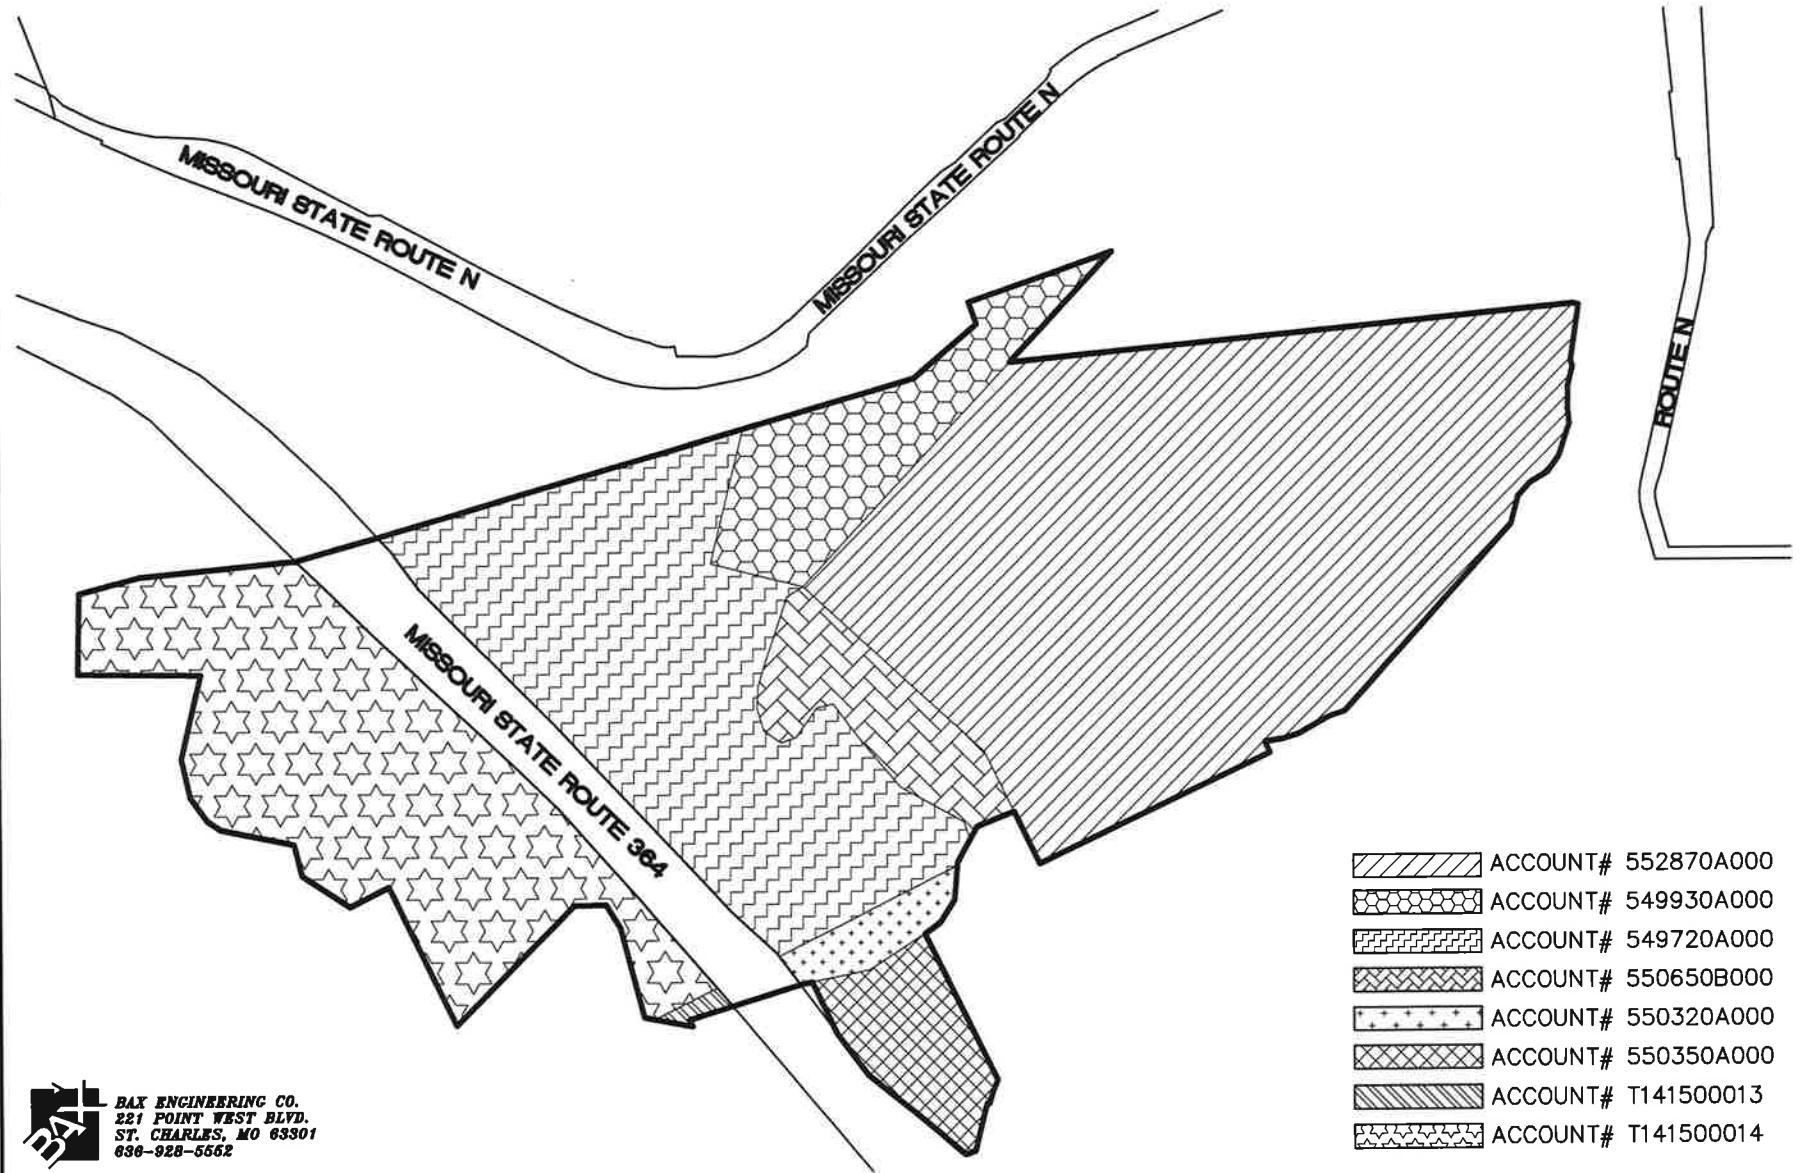

COTTEVILLE TRAILS

CID EXHIBIT

 **BAX ENGINEERING CO.**
221 POINT WEST BLVD.
ST. CHARLES, MO 63301
636-928-5562